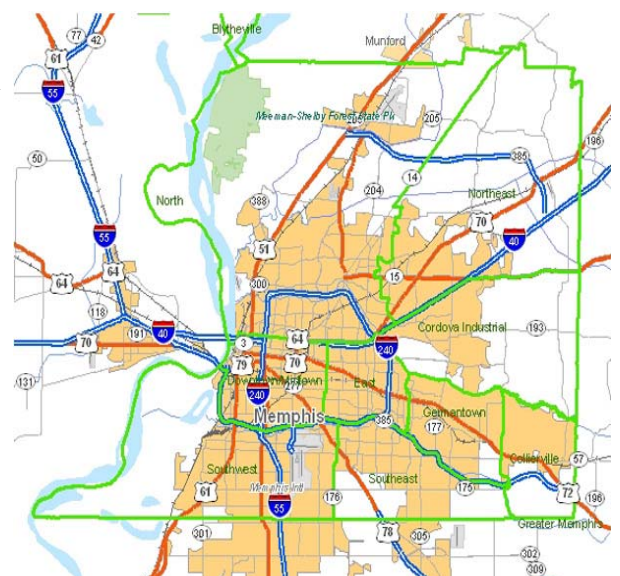

Shelby Oaks Summer Trees

Summer Trees @ Shelby Oaks · Memphis, TN 38134

- 60,000 SqFt with Full Service Leases
- Italian Marble floors, stainless trim, three story atrium
- Park-like setting with 400 car parking lot
- 24 hour Security Patrol

Summertrees Place is located in the northwest quadrant of I-40 and Sycamore View and less than one mile from the convenient I-240 / I-40 interchange and the hub of rapidly expanding East Memphis area, these offices offer a prime east Memphis location in an upscale environment. It's convenient to nearby restaurants, recreation, hotels, commercial centers and suburban residential areas. Also close by are jogging trails, Wimbledon Sportsplex, Shelby Farms and other popular recreational spots. It is 15 minutes from downtown, 20 minutes from the Memphis International Airport and 5 minutes from a Federal Express Delivery Hub. If you're looking for a Class A office space, this is the location for you.

Market Information

Memphis, Tennessee is located near the geographic center of the country and has become known as "America's Distribution Center" through its superior distribution, logistics and transportation infrastructure. The Memphis International Airport is the world's busiest cargo airport, with 15 cargo airlines. Because of its river crossing, Memphis is a gateway city that plays a major role in national rail transportation with five Class I railroads converging in Memphis. The Port of Memphis located south of downtown is the second largest inland port on the Mississippi River and the fourth busiest in the country.