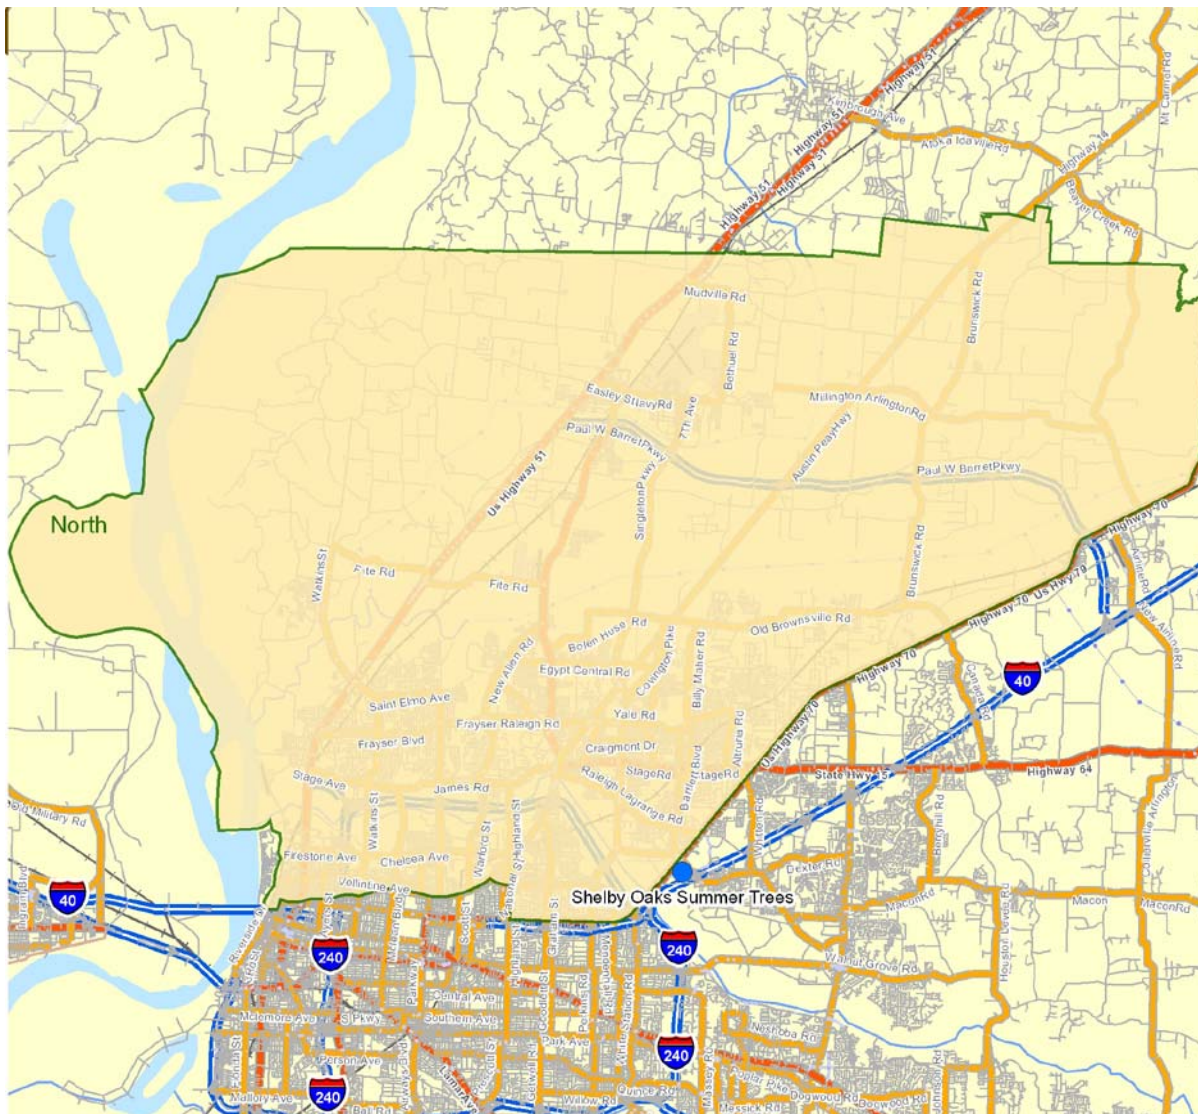

SubMarket Information